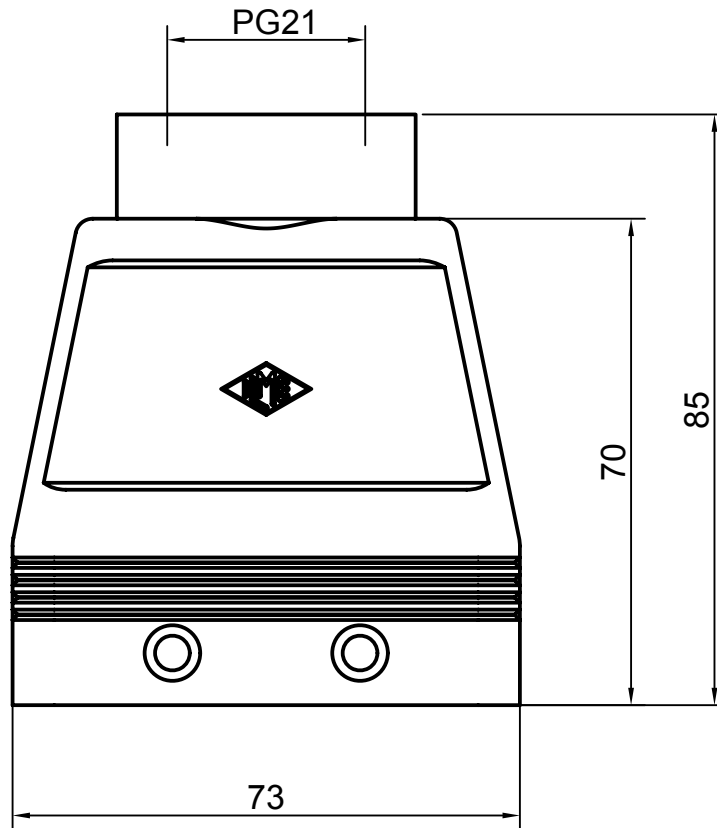

Diritti riservati

All rights reserved

Date 14.12.2006	CMAV 03.21	Scale	
Sign.	hood top entry PG21 ins.	1:1	